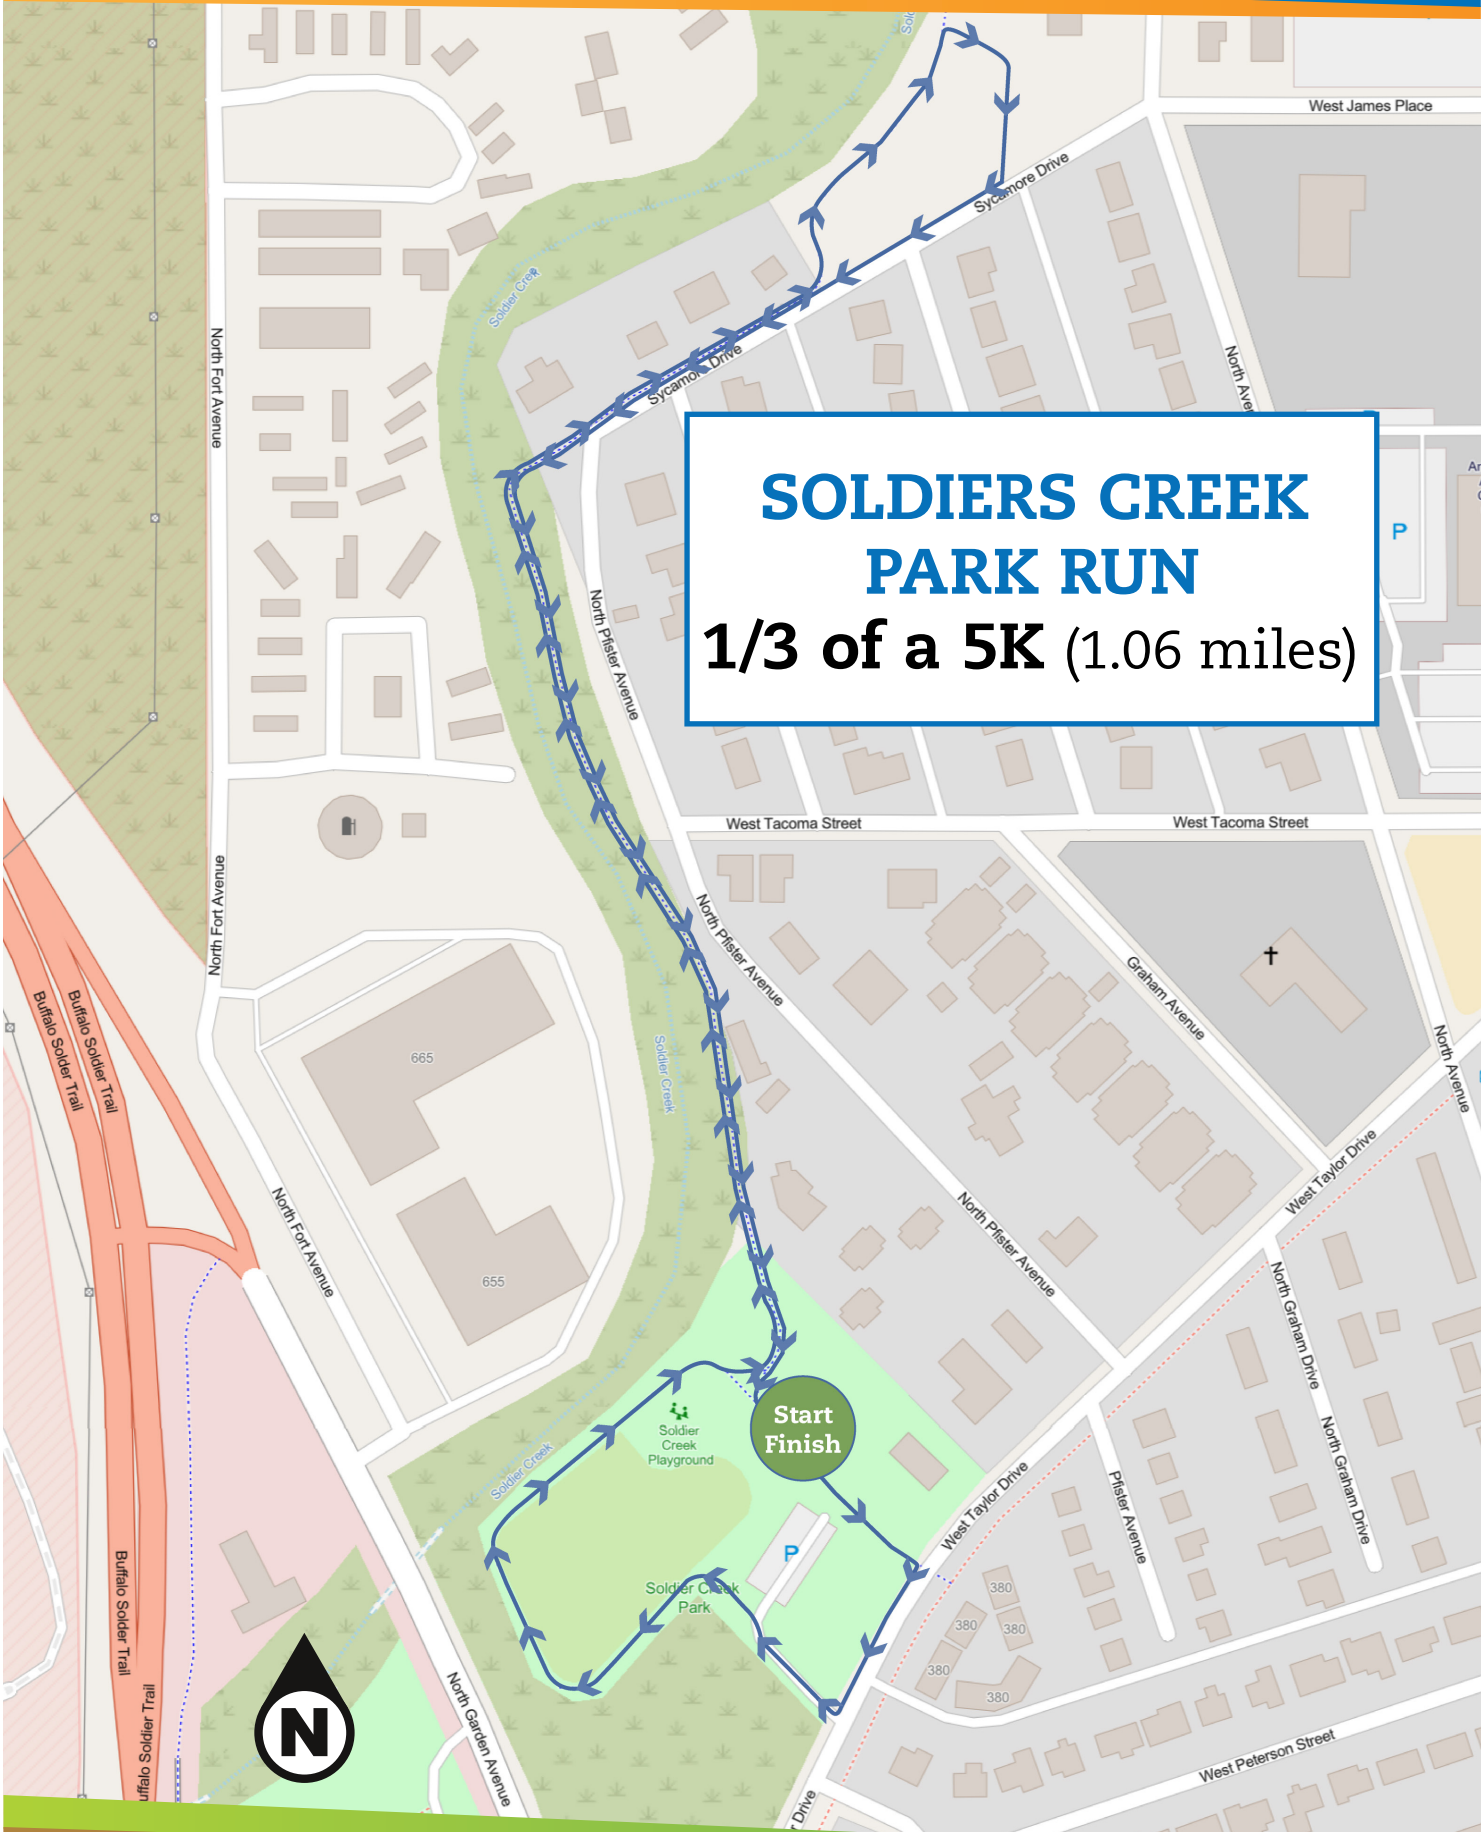

**MARTIN LUTHER KING JR.
PARK RUN
2.5K (1.6 miles)**

**SOLDIERS CREEK
PARK RUN**
1/3 of a 5K (1.06 miles)